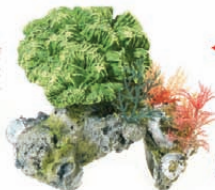

NEW

3142 PACK: 4 units

Coral on Rocks with Plants

Size: L 85mm x W 80mm x
H 70mm

3144 PACK: 2 units

Coral on Rocks with Plants

Size: L 165mm x W 145mm x
H 80mm

NEW

3143 PACK: 2 units

Coral on Rocks with Plants

Size: L 130mm x W 100mm x
H 120mm

NEW

CLASSIC

Orders by e-mail to classic@caldex.com